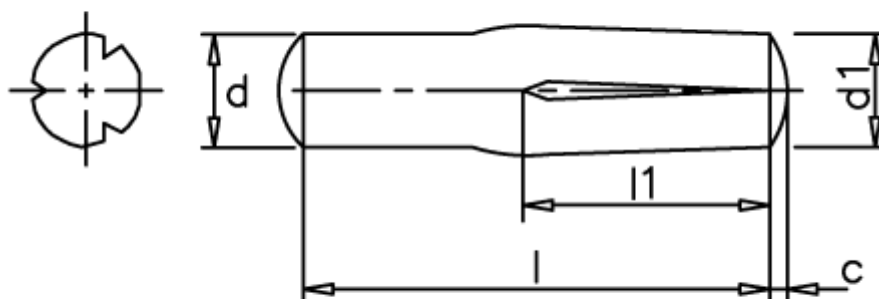

# Data Sheet

Article number: 08043124

Description: KLEE Slotted pin S4 3x20  
Steel

## Measures

---

c = 0,45

d = 3.0

d1 = 3.20

l1 = 1/2 l

Length = 20